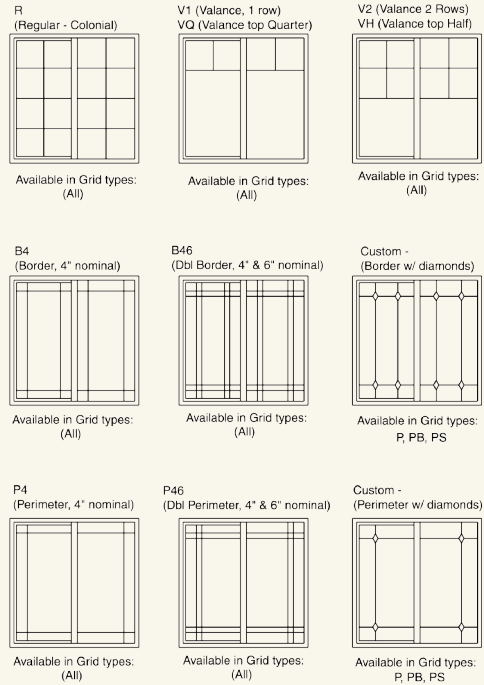

DECORATIVE GRID OPTIONS

Mix, Match, And Marvel At

Cascade Windows puts life in the best light. We have built our reputation on superior performance, style and value.

Nothing makes your home sparkle quite like your window choices, or decorative grid selection. The right decorative grid selection can add some serious curb appeal, and Cascade Windows is here to help.

We offer an almost unlimited variety of internal decorative grid styles and options: Standard, pencil, slimline and euro varieties, with colors like white, almond, clay, bronze, gold, silver and pewter.*

Take a look at the available patterns shown here. Then contact your Cascade Windows representative to assist you in making your home nothing short of marvelous.

Let's work together to design your perfect decorative window grid.

SPECIALTY

DECORATIVE GRID TYPES

S = Slimline White   SG = Slimline Gray   PB = Pencil Brass
SB = Slimline Brass   E = Euro Grid (Sculptured)   PS = Pencil Silver
P = Pencil White

CASCADE
WINDOWS

800.442.8544 • cascadowindows.com

SLIDER

SINGLE HUNG

*Not all colors are available in all styles. Please contact your Cascade representative for further details.

FRAMING LIFE'S MOMENTS.™