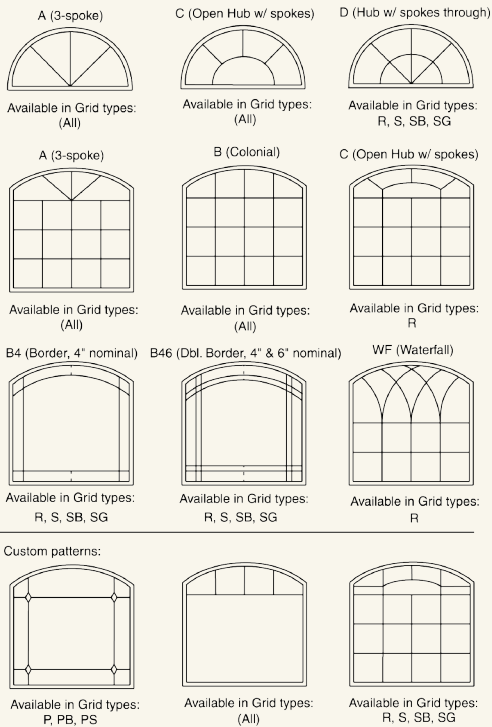

DECORATIVE GRID OPTIONS

Mix, Match, And Marvel At

Cascade Windows puts life in the best light. We have built our reputation on superior performance, style and value.

Nothing makes your home sparkle quite like your window choices, or decorative grid selection. The right decorative grid selection can add some serious curb appeal, and Cascade Windows is here to help.

We offer an almost unlimited variety of internal decorative grid styles and options: Standard, pencil, slimline and euro varieties, with colors like white, almond, clay, bronze, gold, silver and pewter.*

Take a look at the available patterns shown here. Then contact your Cascade Windows representative to assist you in making your home nothing short of marvelous.

Let's work together to design your perfect decorative window grid.

SPECIALTY

DECORATIVE GRID TYPES

S = Slimline White   SG = Slimline Gray   PB = Pencil Brass
SB = Slimline Brass   E = Euro Grid (Sculptured)   PS = Pencil Silver
P = Pencil White

CASCADE
WINDOWS

800.442.8544 • cascadowindows.com