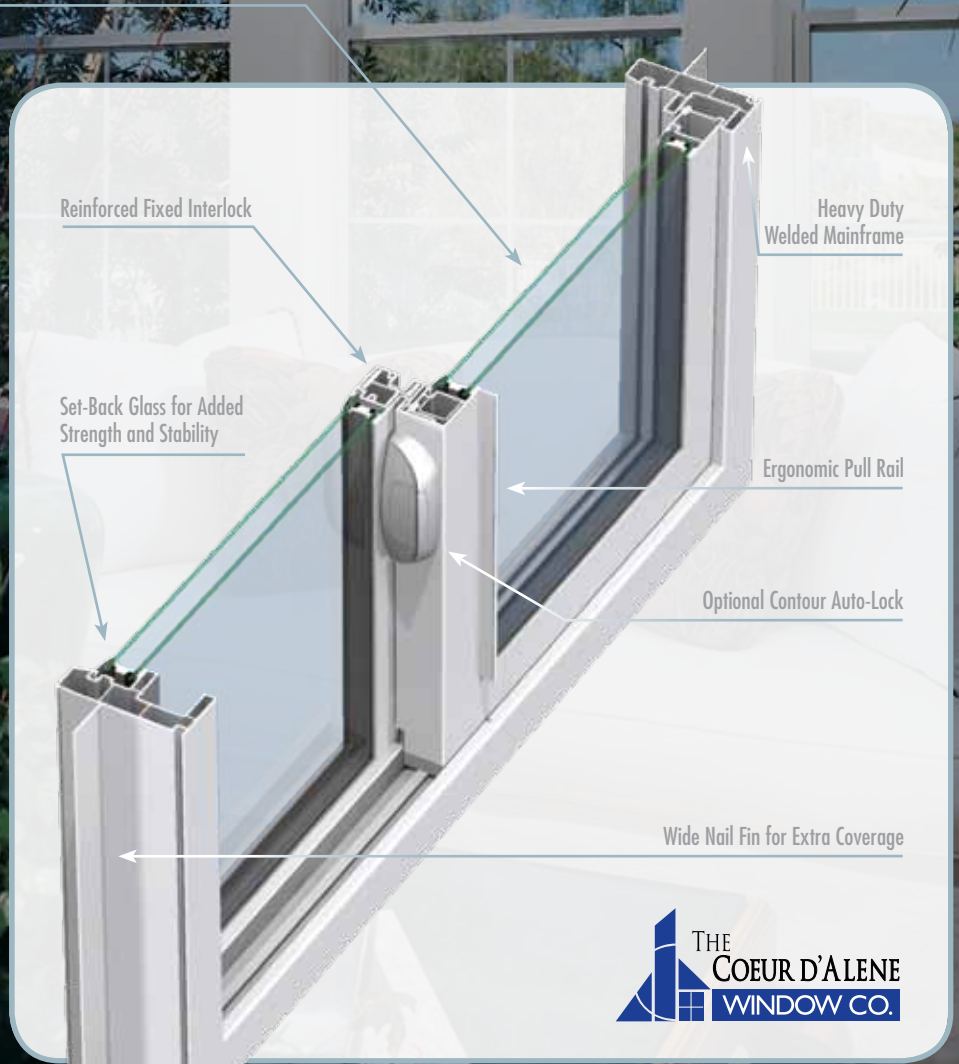

Pend O'reille Series

Single Hung

Single Slide

Picture

Patio Door

## Intelligent Design

Our windows are designed with built in advantages such as internal walls that drain water rather than allowing it to build-up. Our weep holes are off-set to prevent blow back in the wind. Finally, all Coeur d'Alene Series Windows include addition internal walls to improve stability and resistance to temperature change.

# Strength

The Coeur d'Alene Window Company reinforces every operating window in the Coeur d'Alene Window Series family with steel reinforcement at the fixed interlock to ensure years of trouble free operation. Our sliding windows operate on rollers with stainless steel axels to prevent weight and use from taking their toll. The glass on our 3 1/4" frame is set back to prevent the frame from sagging over time.

# Low-e 366

Pend O'reille Windows include Low-e2 glass standard. Your home will stay warmer in the winter and cooler in the summer with our Cardinal Low-e2 glass. For even better performance, upgrade to Low-e 366 or Neat easy-clean glass.